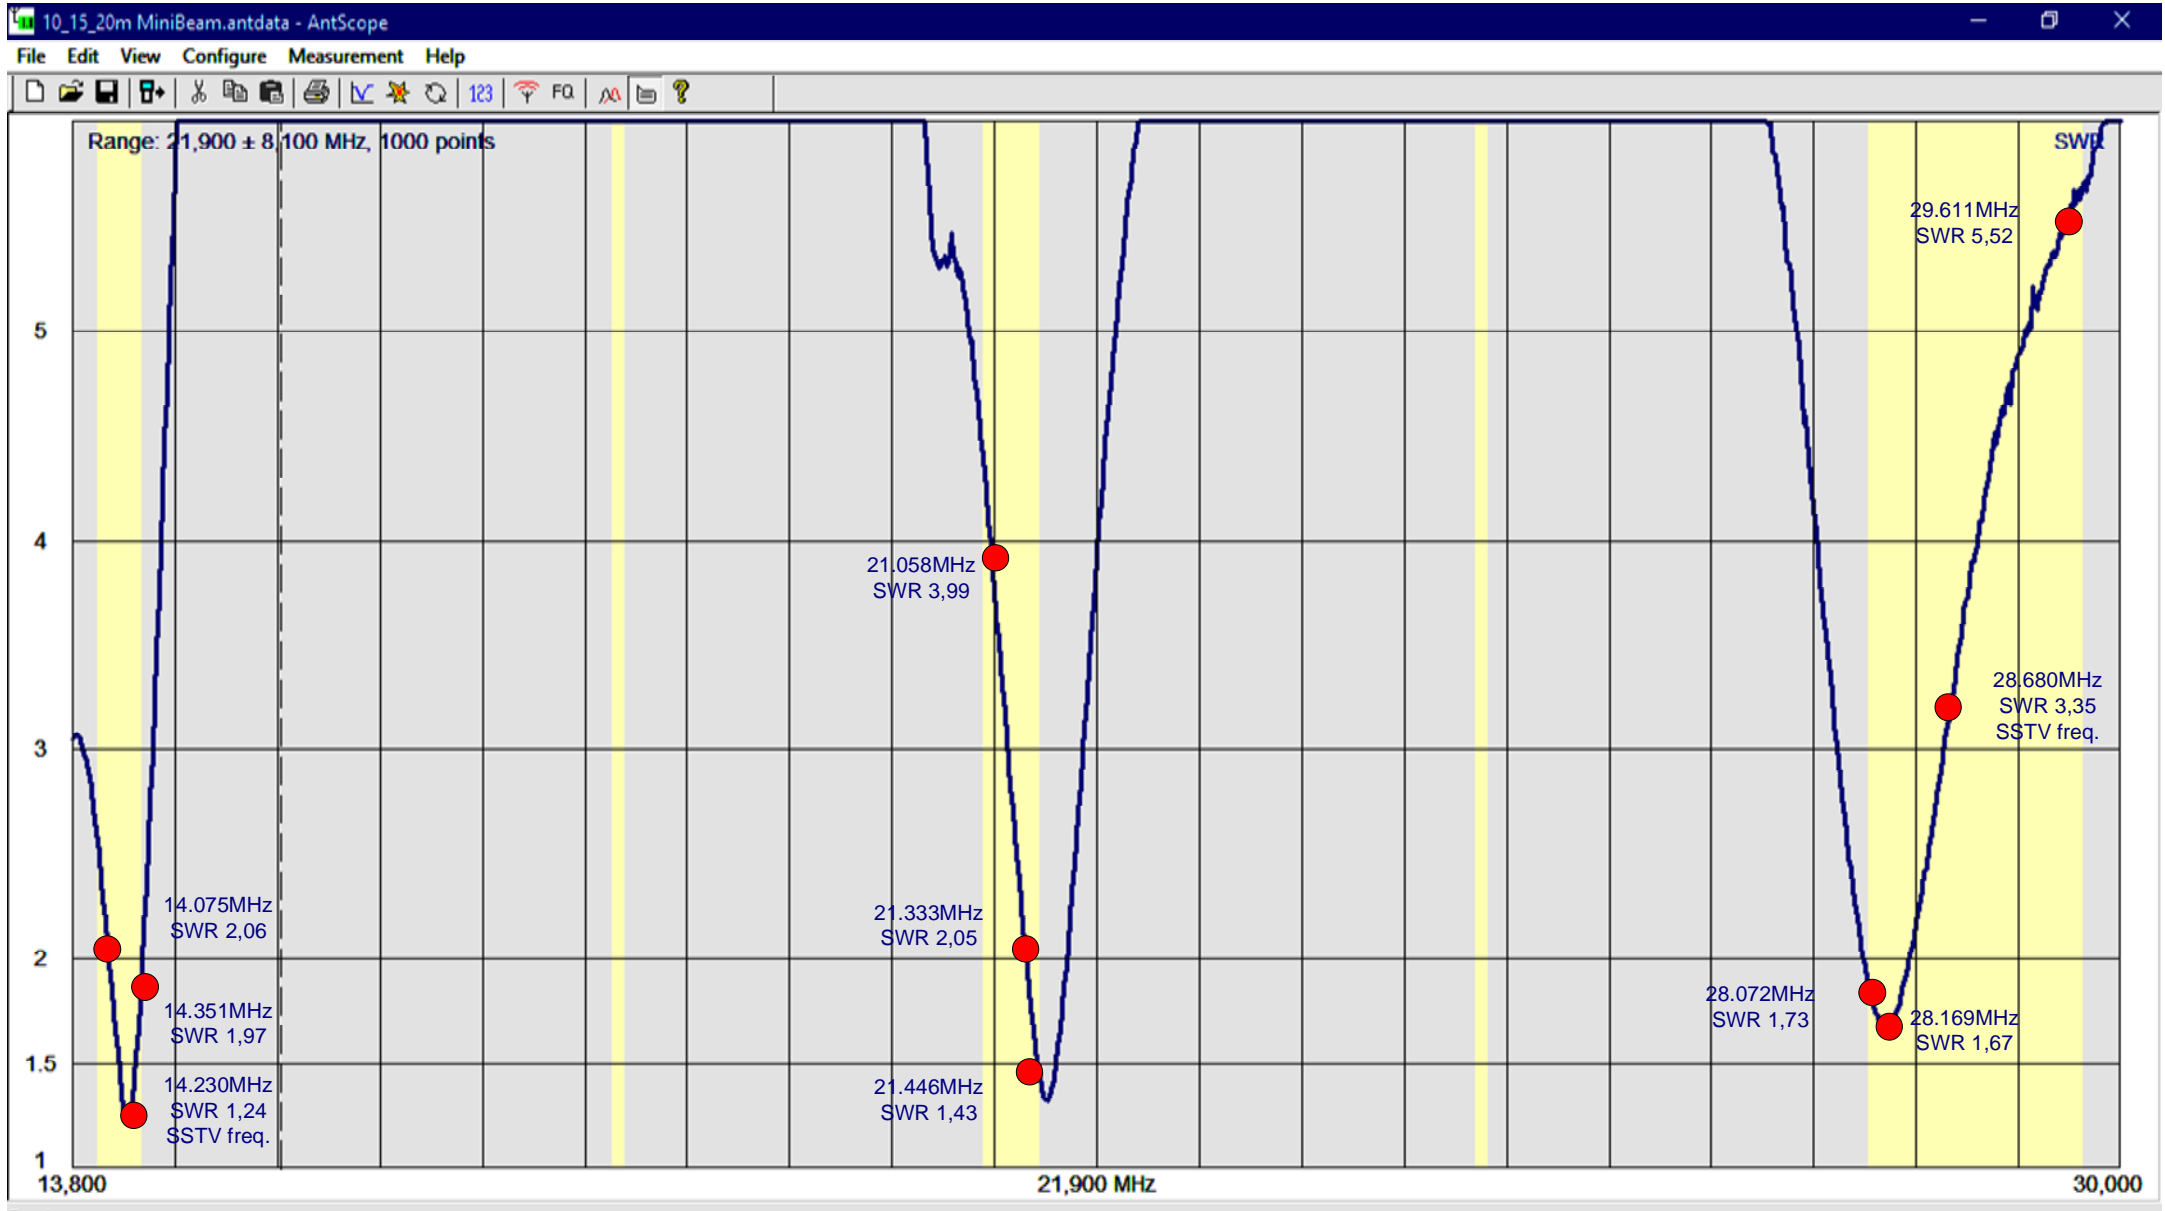

My 3 elm. 3 band Mini Beam. 1:1 current balun 5kW

20m

17m

15m

12m

10m

SWR measured with a RigExpert AA-54 analyzer.